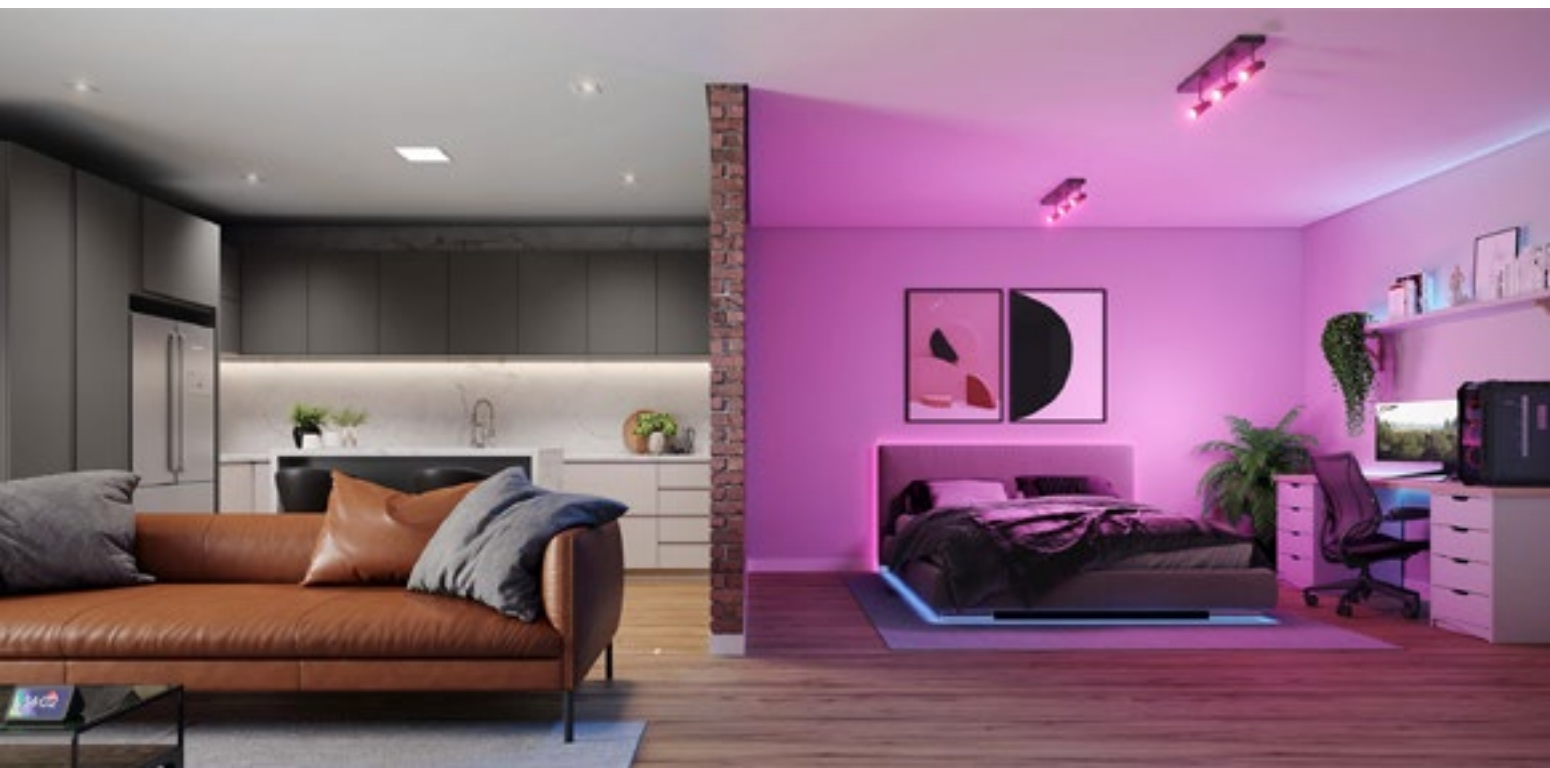

R$ **139,90** 100X600 18W 6500K
und.
R$ **179,90** 100X1200 36W 6500
und. * À vista

R$ **89,90**
und.
* À vista

R$ **15,90** 18W 6500K
und.
R$ **27,90** 24W 6500K
und. * À vista

R$ **19,90** 18W 6500K
und.
R$ **39,90** 24W 6500K
und. * À vista

R$ **7,90**
und.
* À vista

R$ **7,90**
und.
* À vista

R$ **154,90**
und.
* À vista

R$ **15,90**
und.
* À vista

R$ **18,90**
und.
* À vista